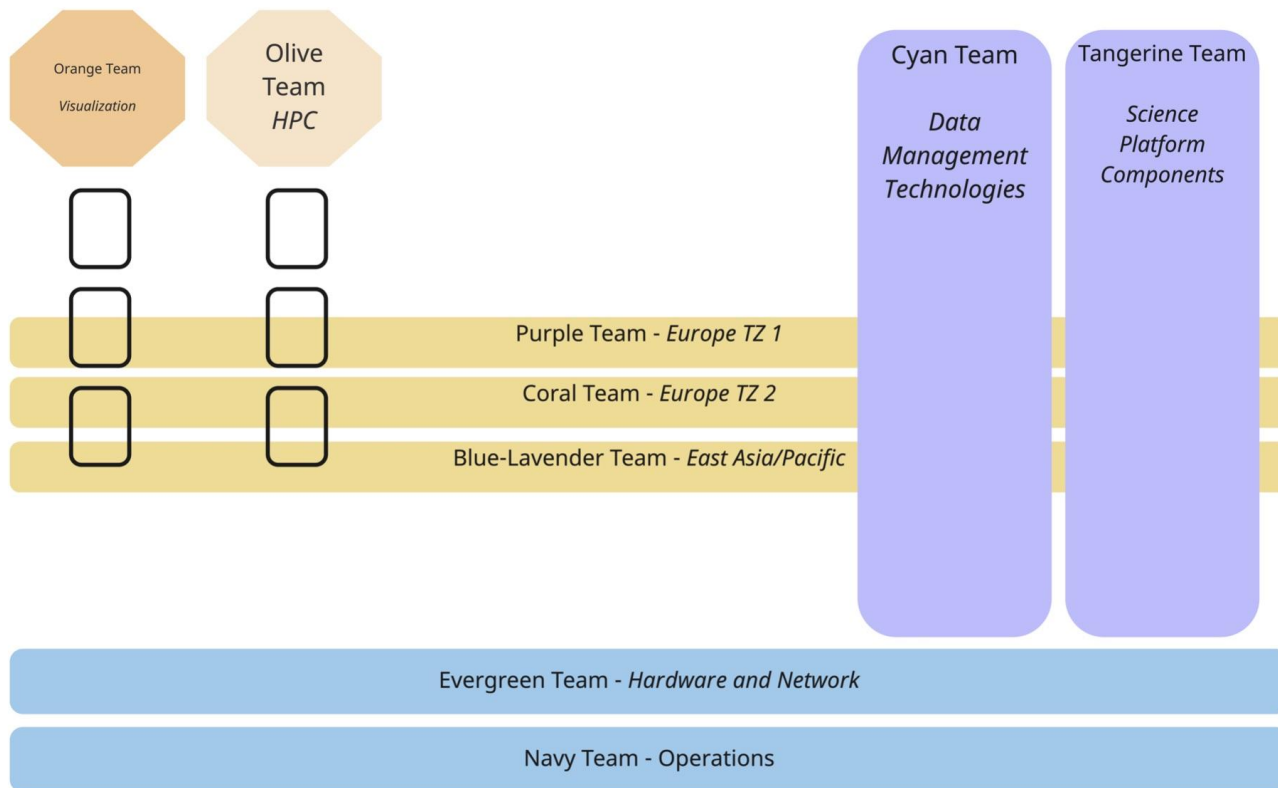

# Overview of Swiss SRCNet prototyping activities in the context of the Coral Team

*Pablo Llopis - Coral Team Member*  
EPFL

Swiss SKA Days  
04/10/2022

# Coral Team - Institutions

Only active collaborators shown. More institutions as observers and expected to join in the near future