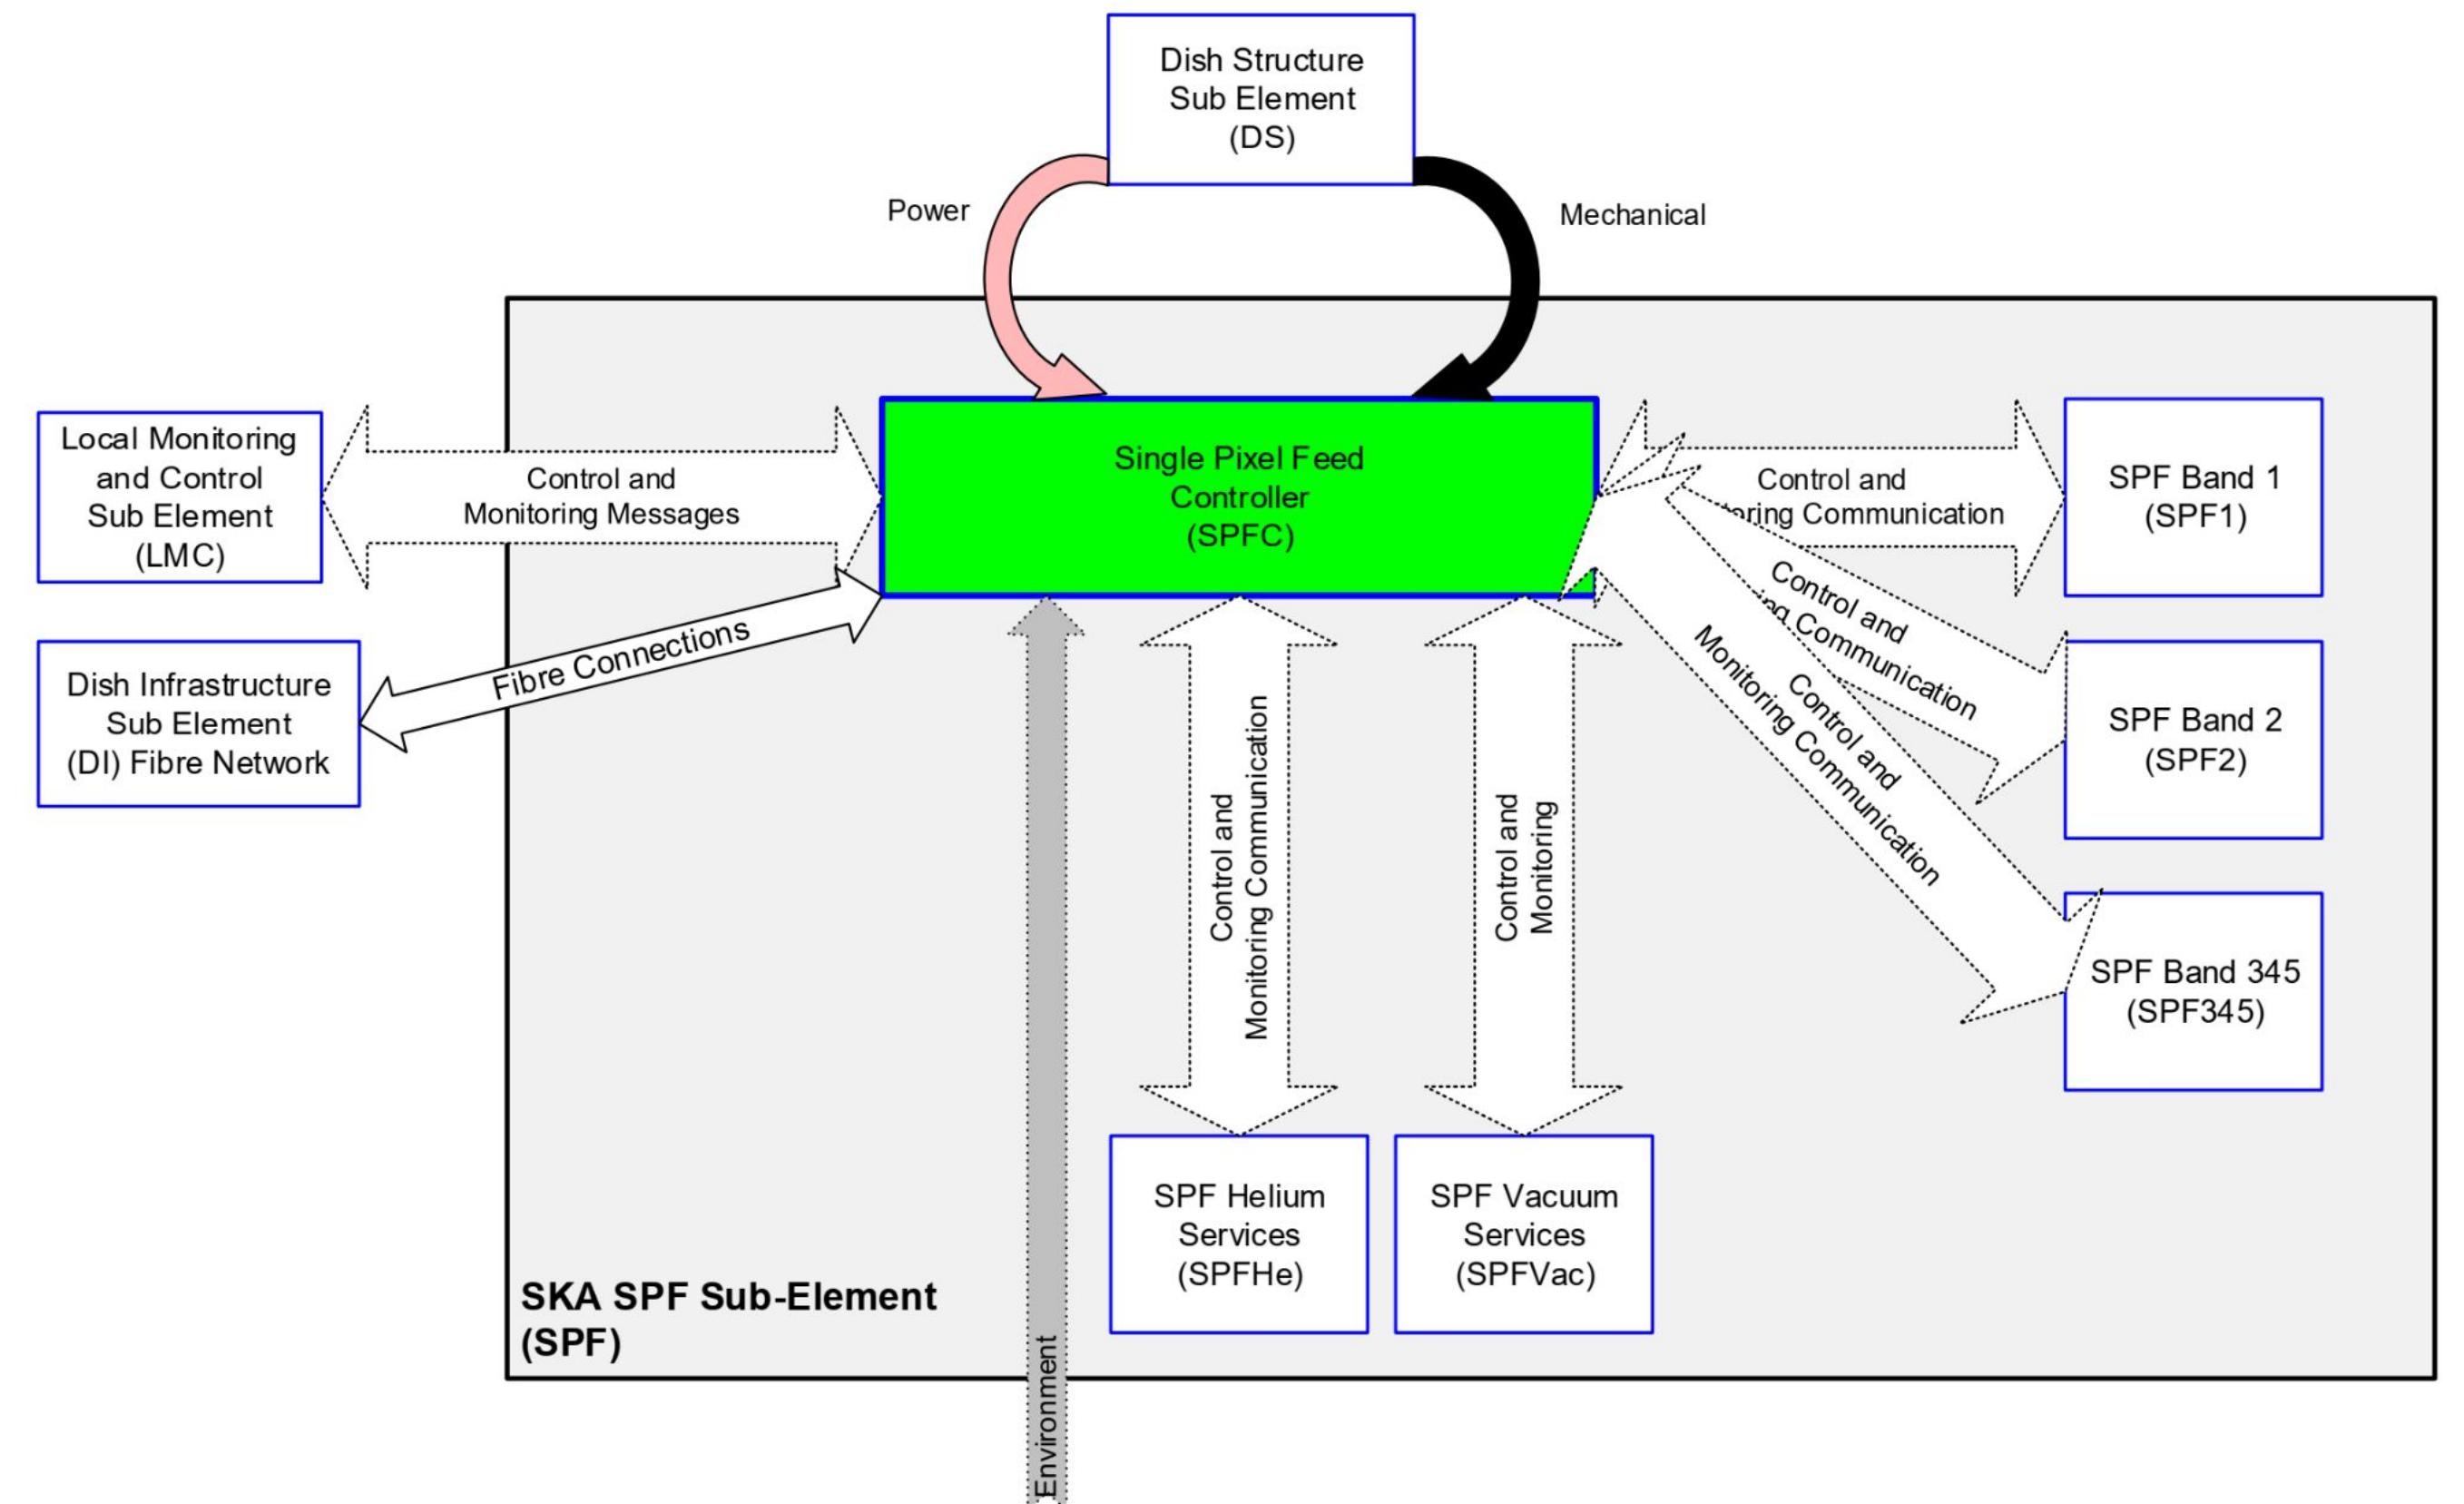

CDR June 22
Single Source Tender - Oxford Cryo Systems
Planned Contract award - November 2022