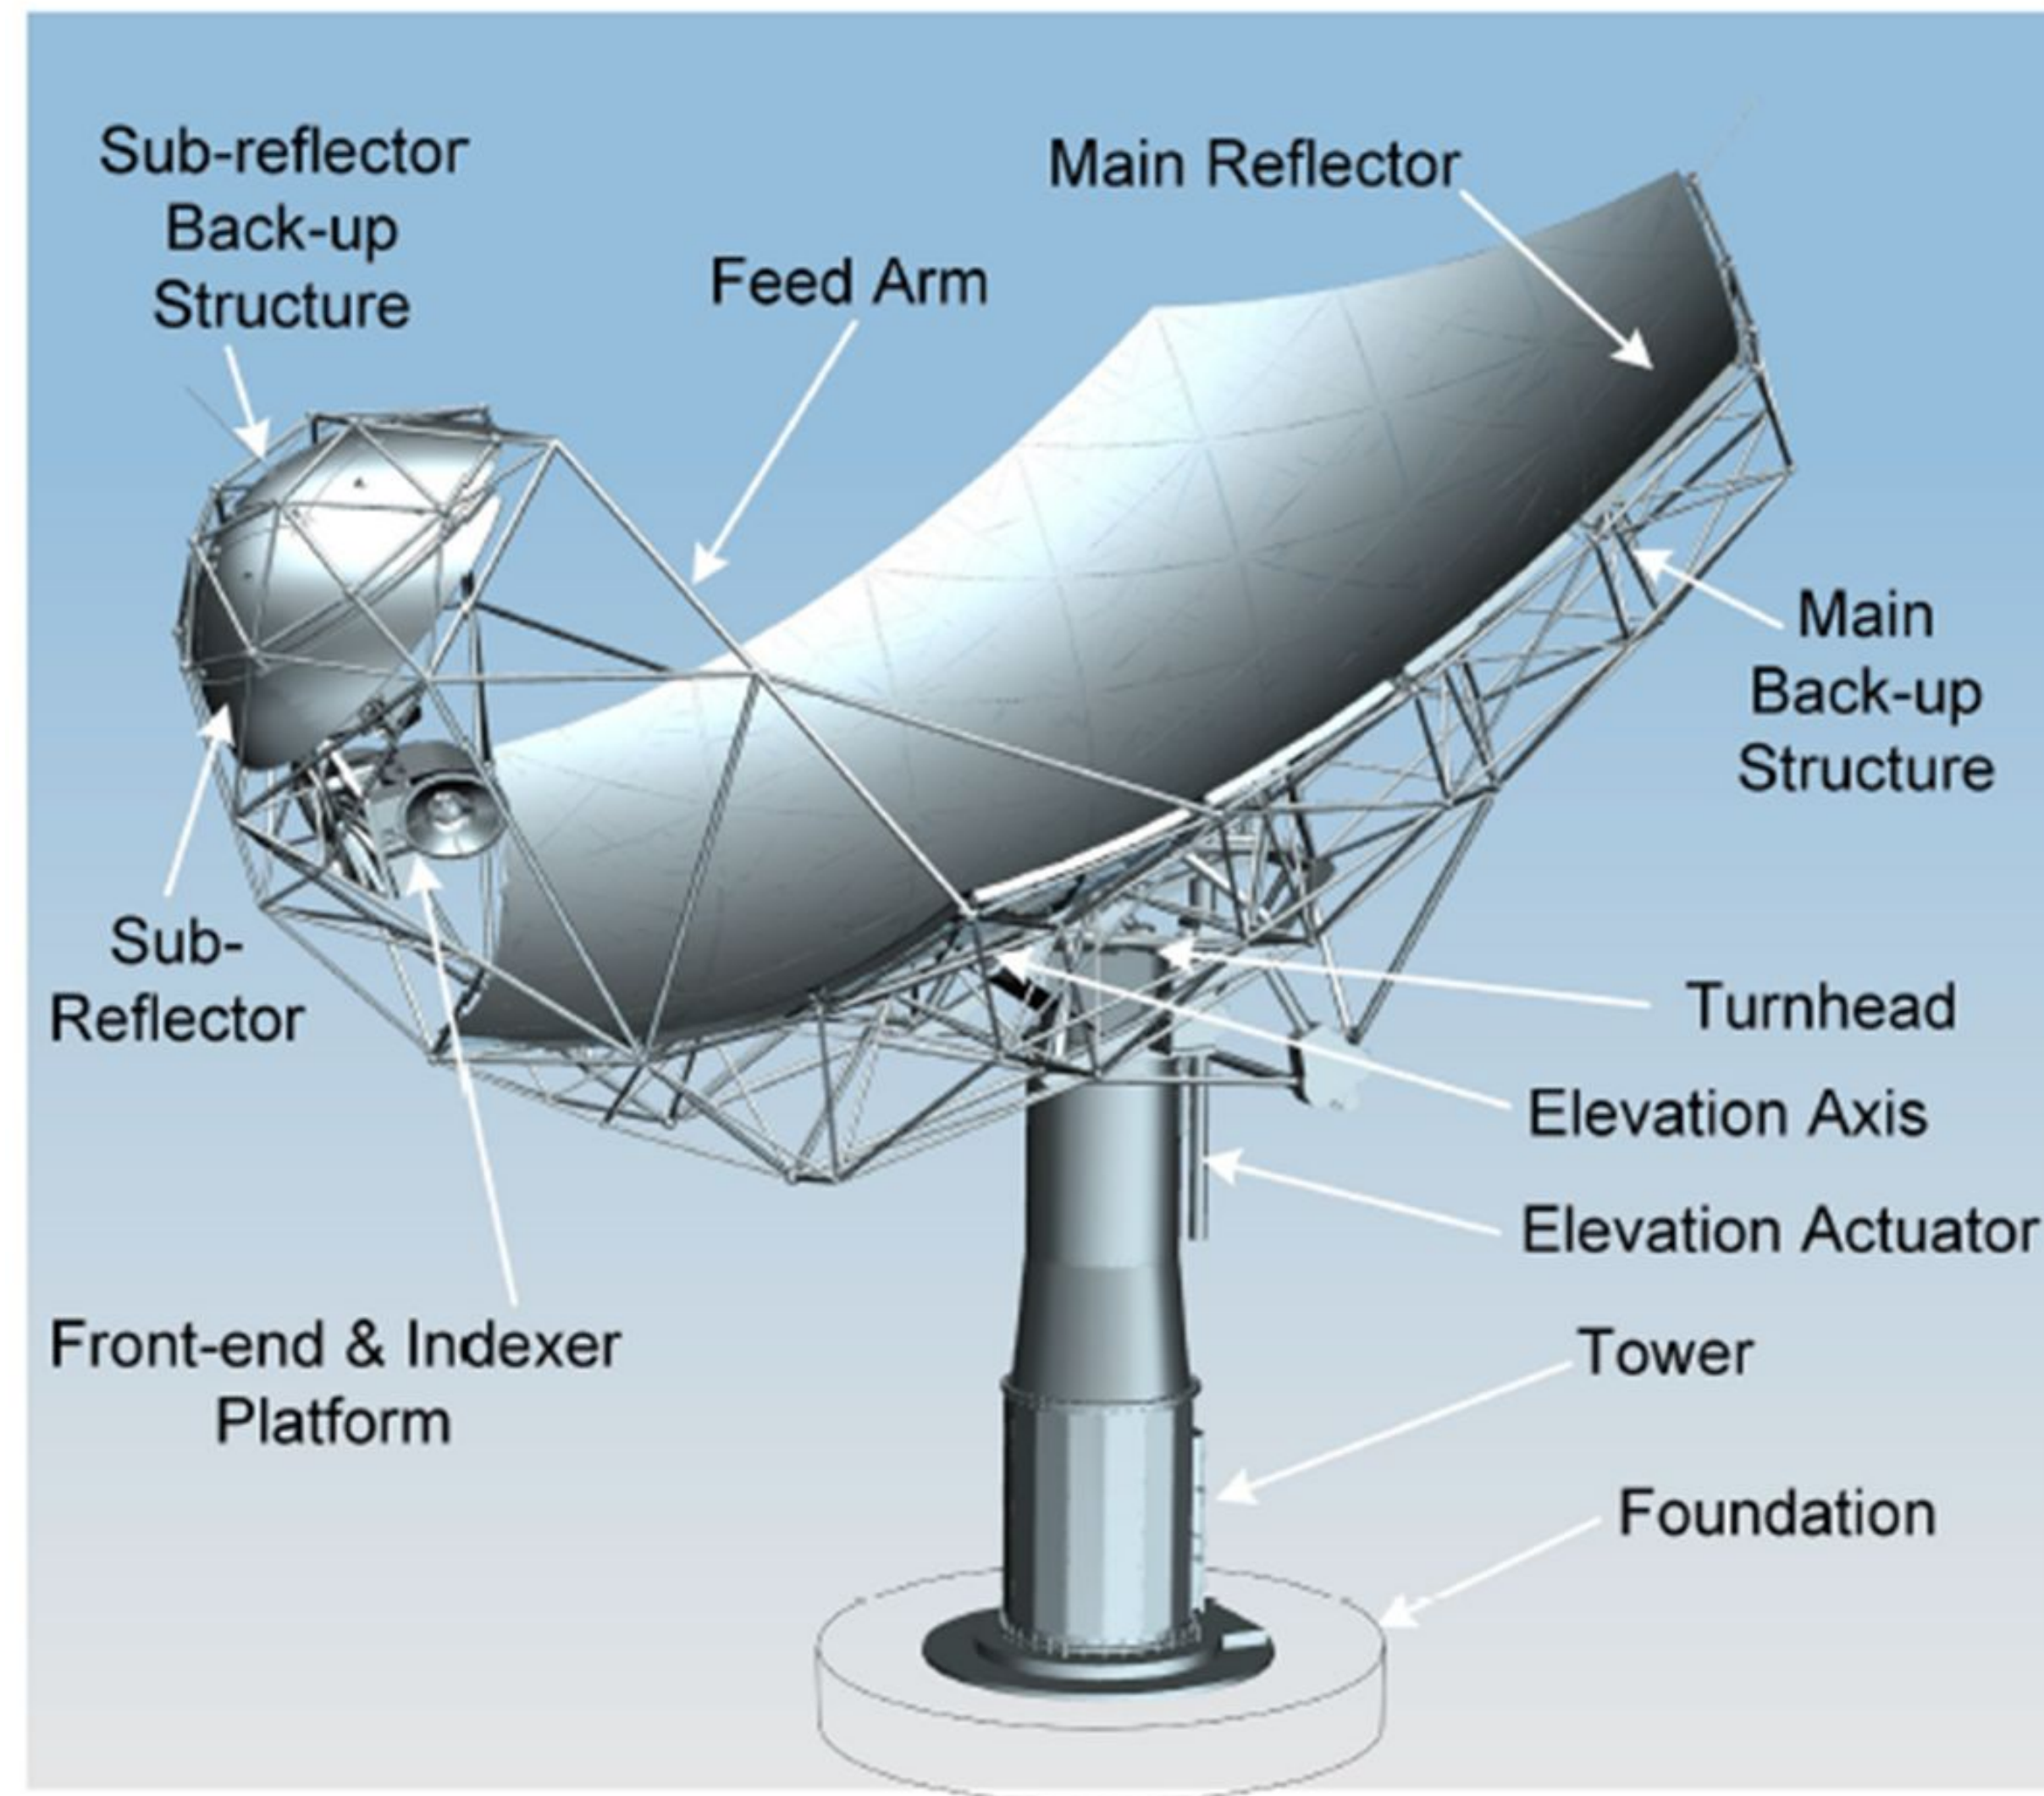

SKAO

Dish

MASUM 2022

Mark Harman

5 / 5 / 22

SKA Dish

15m Offset gregorian Dish
Aluminium Panel main reflector
5m Composite Sub reflector
58 tonnes

SPF Band Configurations

Band 1: 350 -1050 MHz
Band 2: 950 -1760 MHz
Band 3: 1.65 -3.05 GHz
Band 4: 2.8 -5.2 GHz
Band 5a: 4.6 - 8.5 GHz
Band 5b: 8.3 – 15.4 Ghz

SARAO will be the Dish AIV Contractor
Contracting 2022

Dish Development Status

	Construction location	CDR Date
Dish AIV	South Africa	Late 2022
Dish Structure	China/ Italy/ South Africa	July 2022
Band 1	Sweden/ India/ Spain	Completed
Band 2	South Africa/ Canada	Completed
Band 5	UK / Spain/ Sweden	September 2022
Cryo	UK	June 2022
SPF Services	South Africa	Completed

Dish Structure

CETC 54 - Lead Main Contractor

SAM - Feed Indexer

Spain - Sub Reflector

ITC - EMI Cabinet

Feed Indexer testing
SAM Italy

Panel Manufacturer
CETC54

SKAP - China